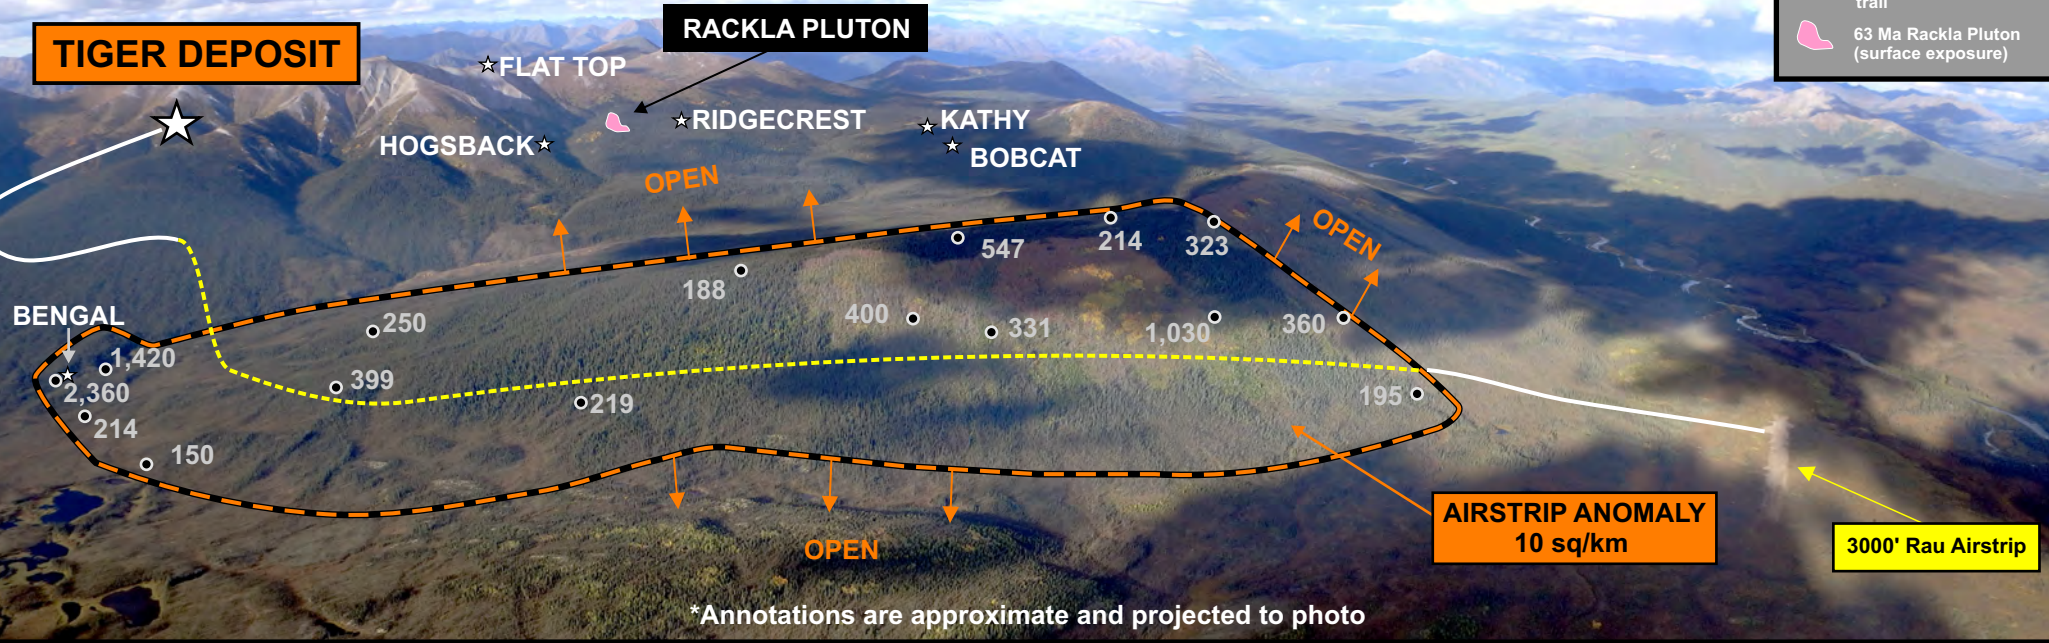

AIRSTRIP ANOMALY

LOOKING NORTHEAST

TIGER DEPOSIT

RACKLA PLUTON

- Single soil sample (ppb)
- Existing all-terrain trail
- - - Proposed linking trail
- 👉 63 Ma Rackla Pluton (surface exposure)

*Annotations are approximate and projected to photo