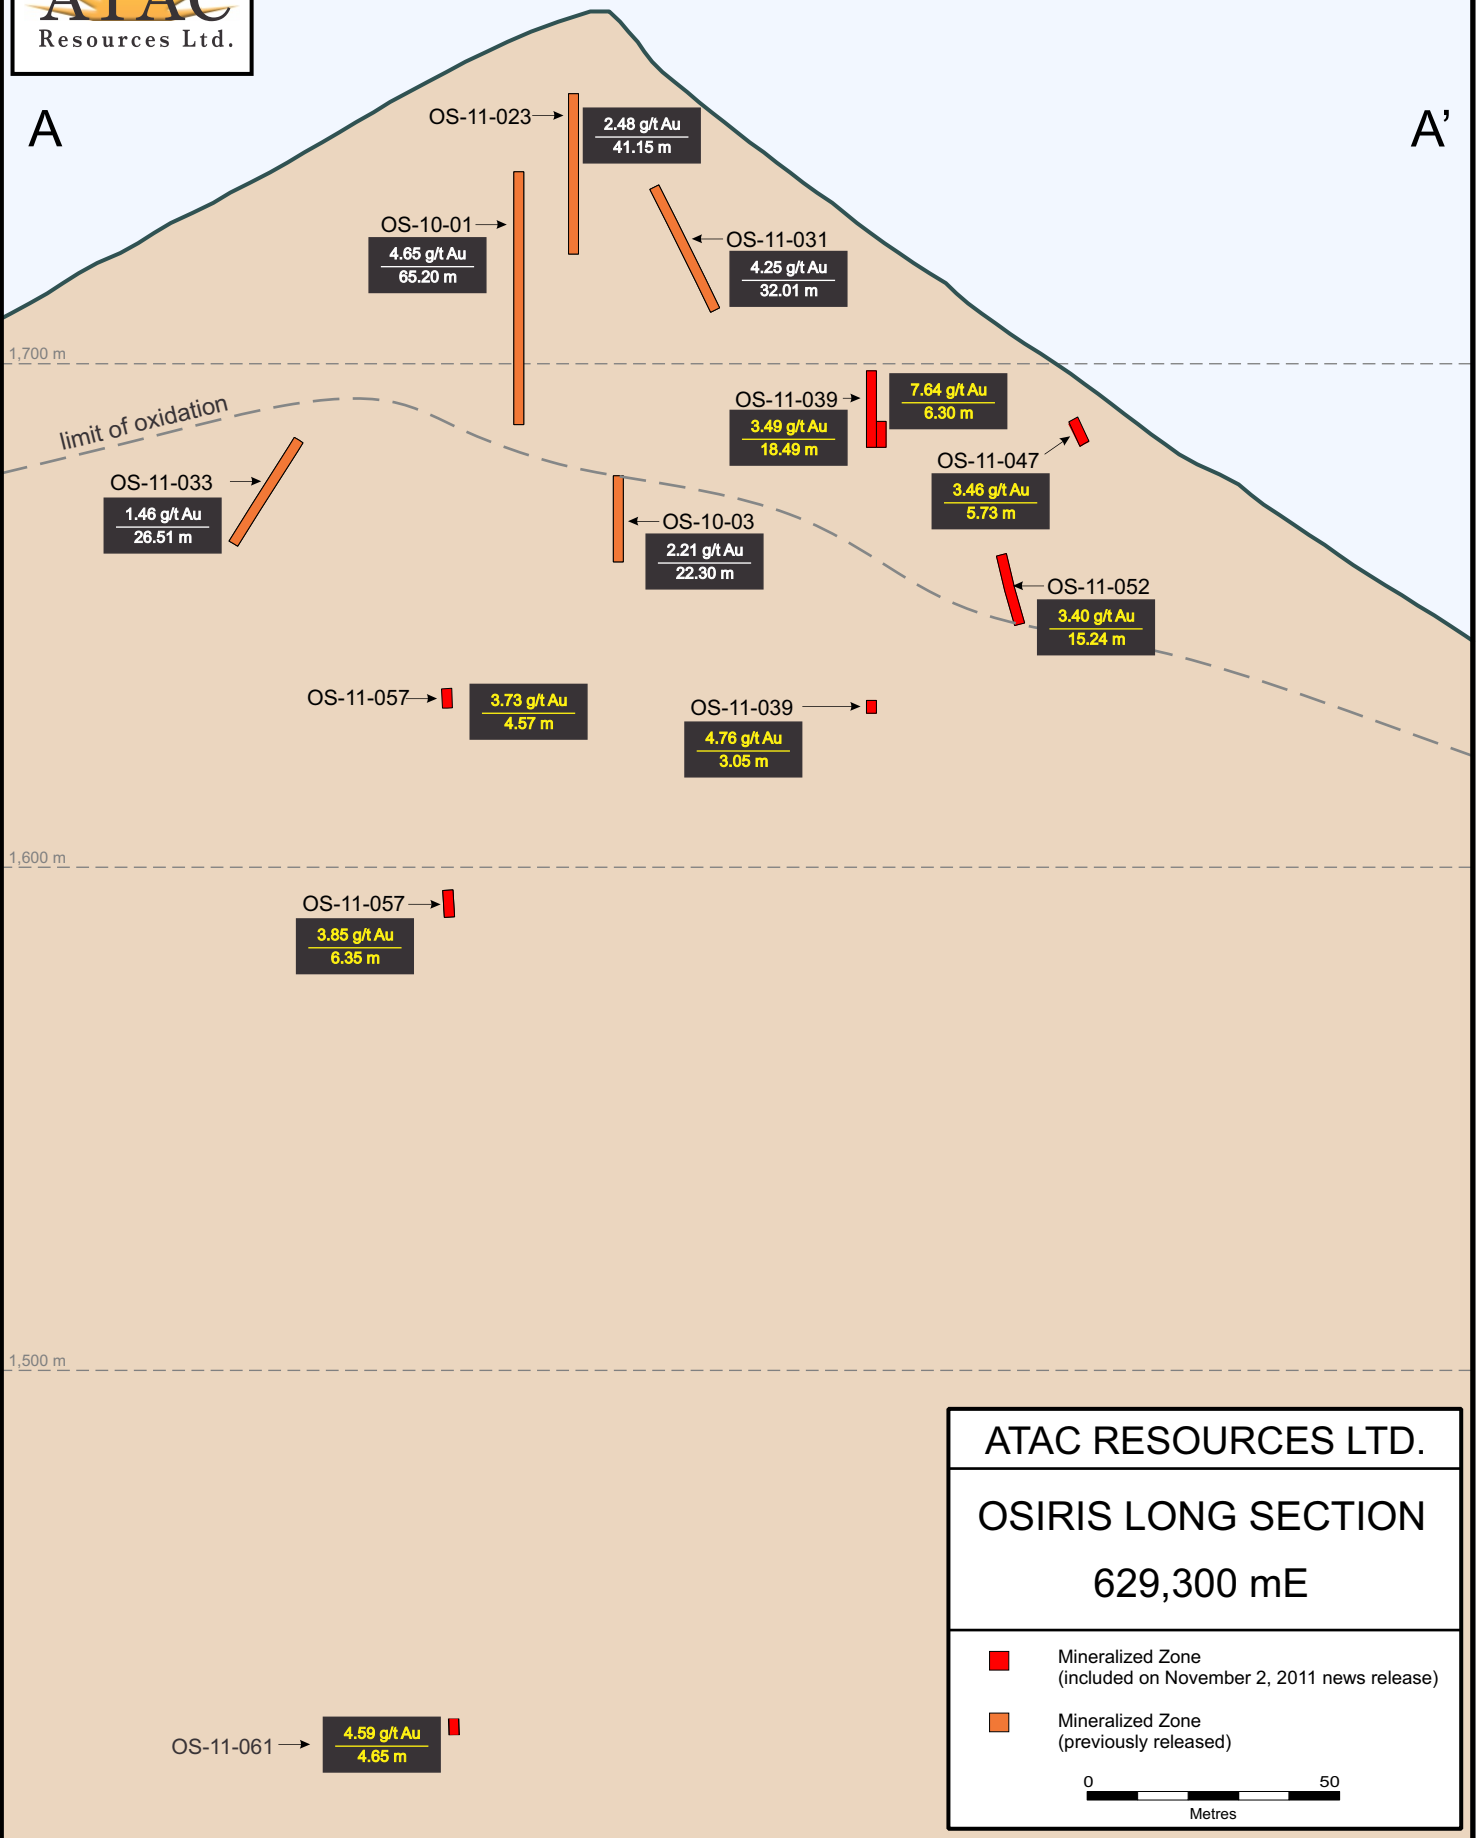

Looking West

A

A'

ATAC RESOURCES LTD.

OSIRIS LONG SECTION

629,300 mE

- Mineralized Zone (included on November 2, 2011 news release)
- Mineralized Zone (previously released)