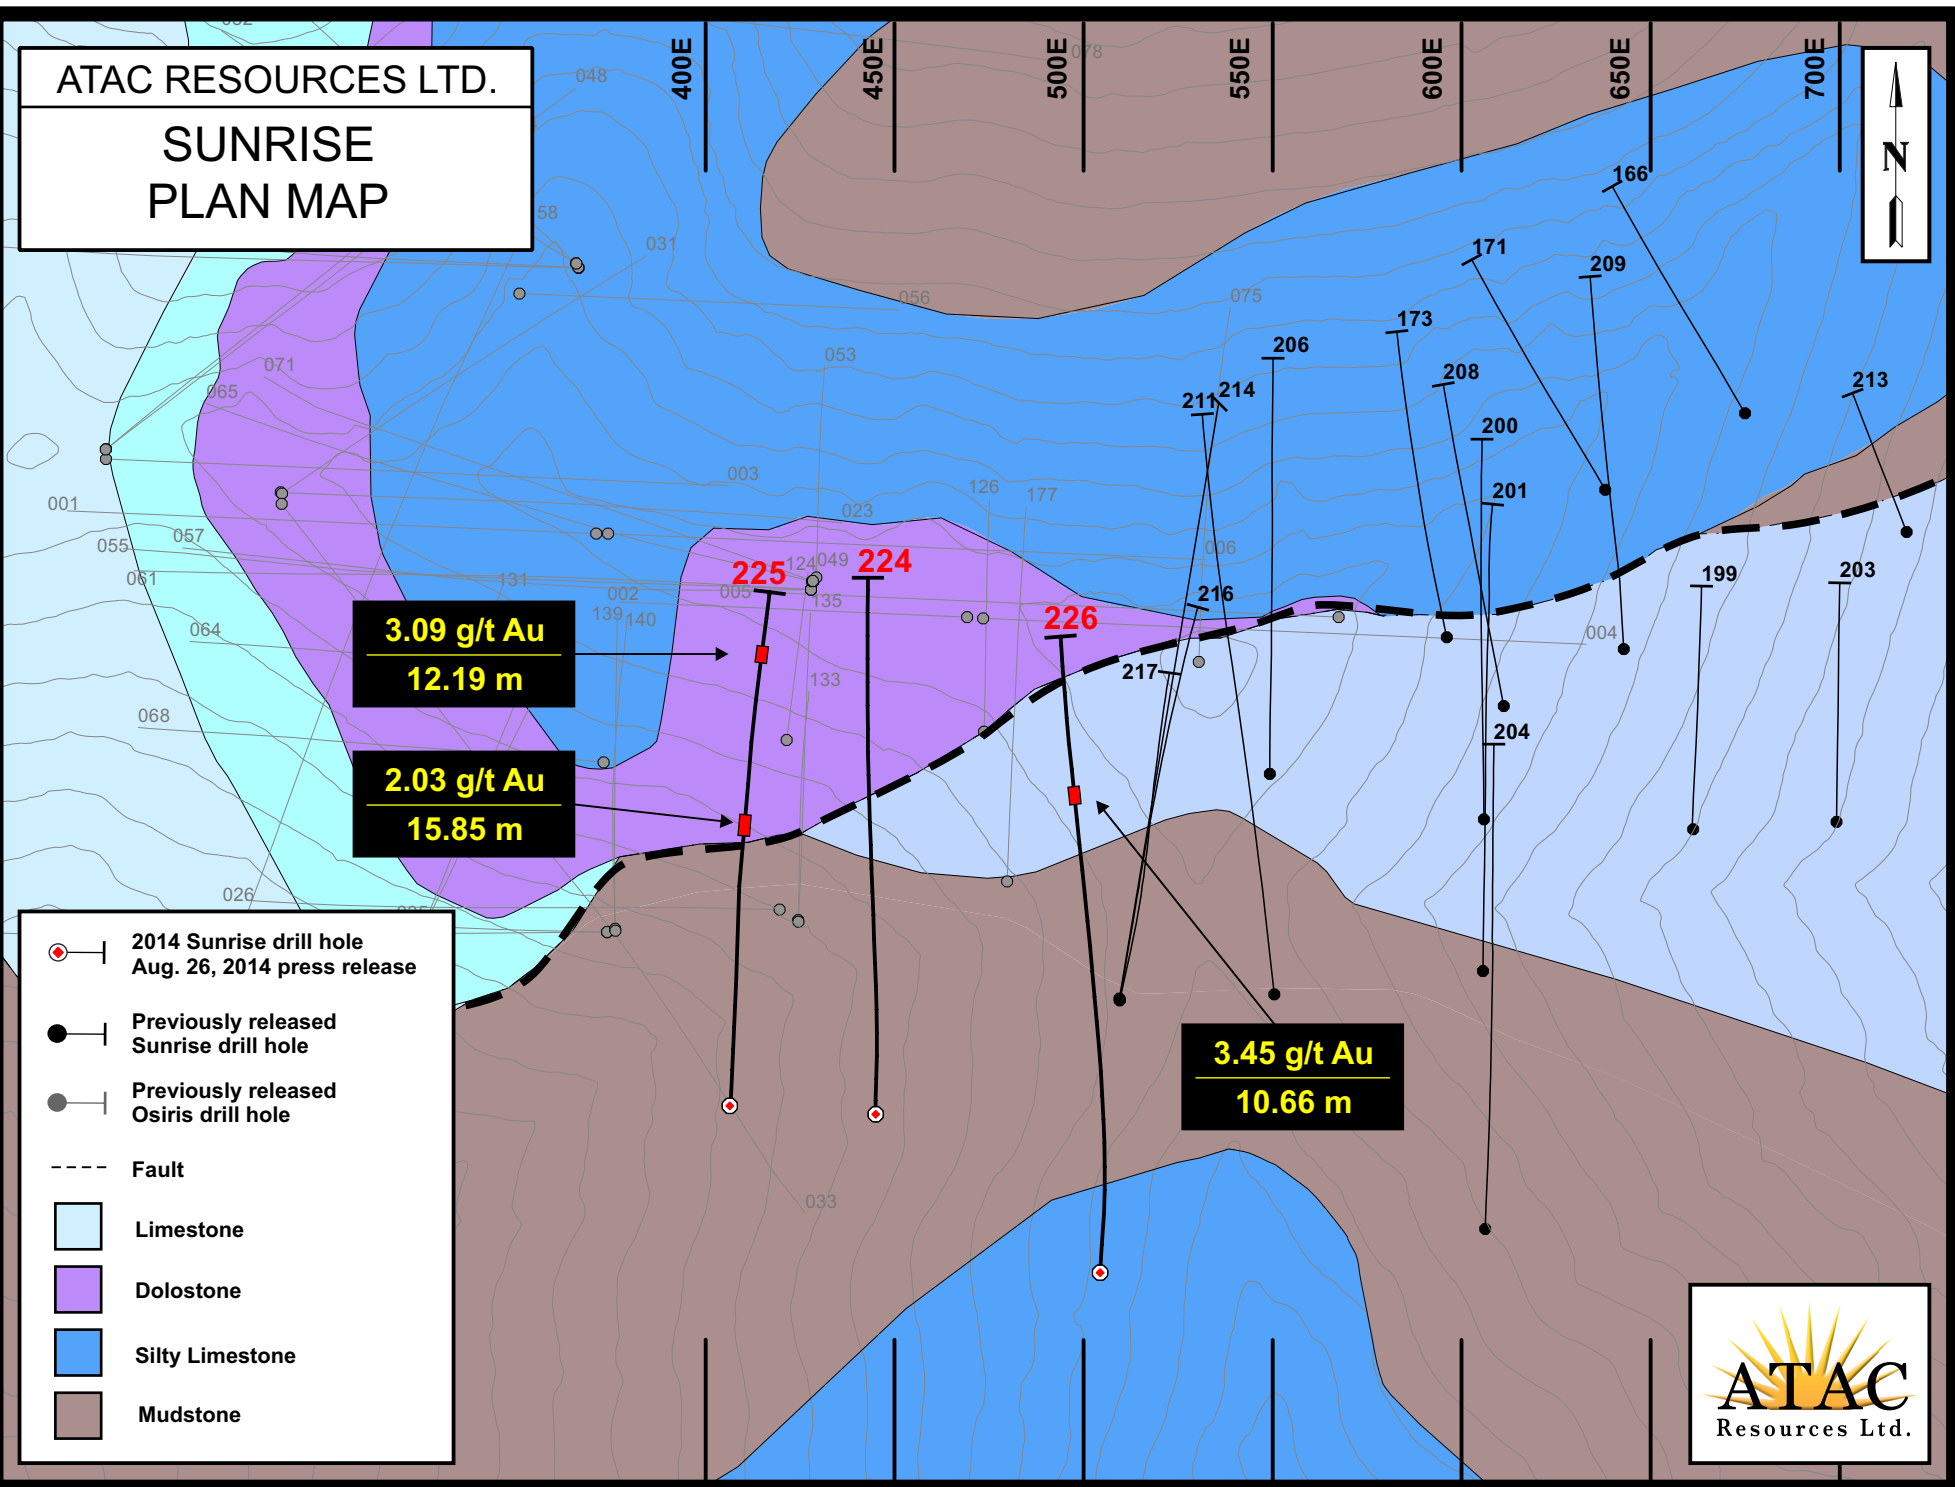

ATAC RESOURCES LTD.
**SUNRISE
 PLAN MAP**

3.09 g/t Au
12.19 m

2.03 g/t Au
15.85 m

3.45 g/t Au
10.66 m

-  2014 Sunrise drill hole
Aug. 26, 2014 press release
-  Previously released
Sunrise drill hole
-  Previously released
Osiris drill hole
-  Fault
-  Limestone
-  Dolostone
-  Silty Limestone
-  Mudstone