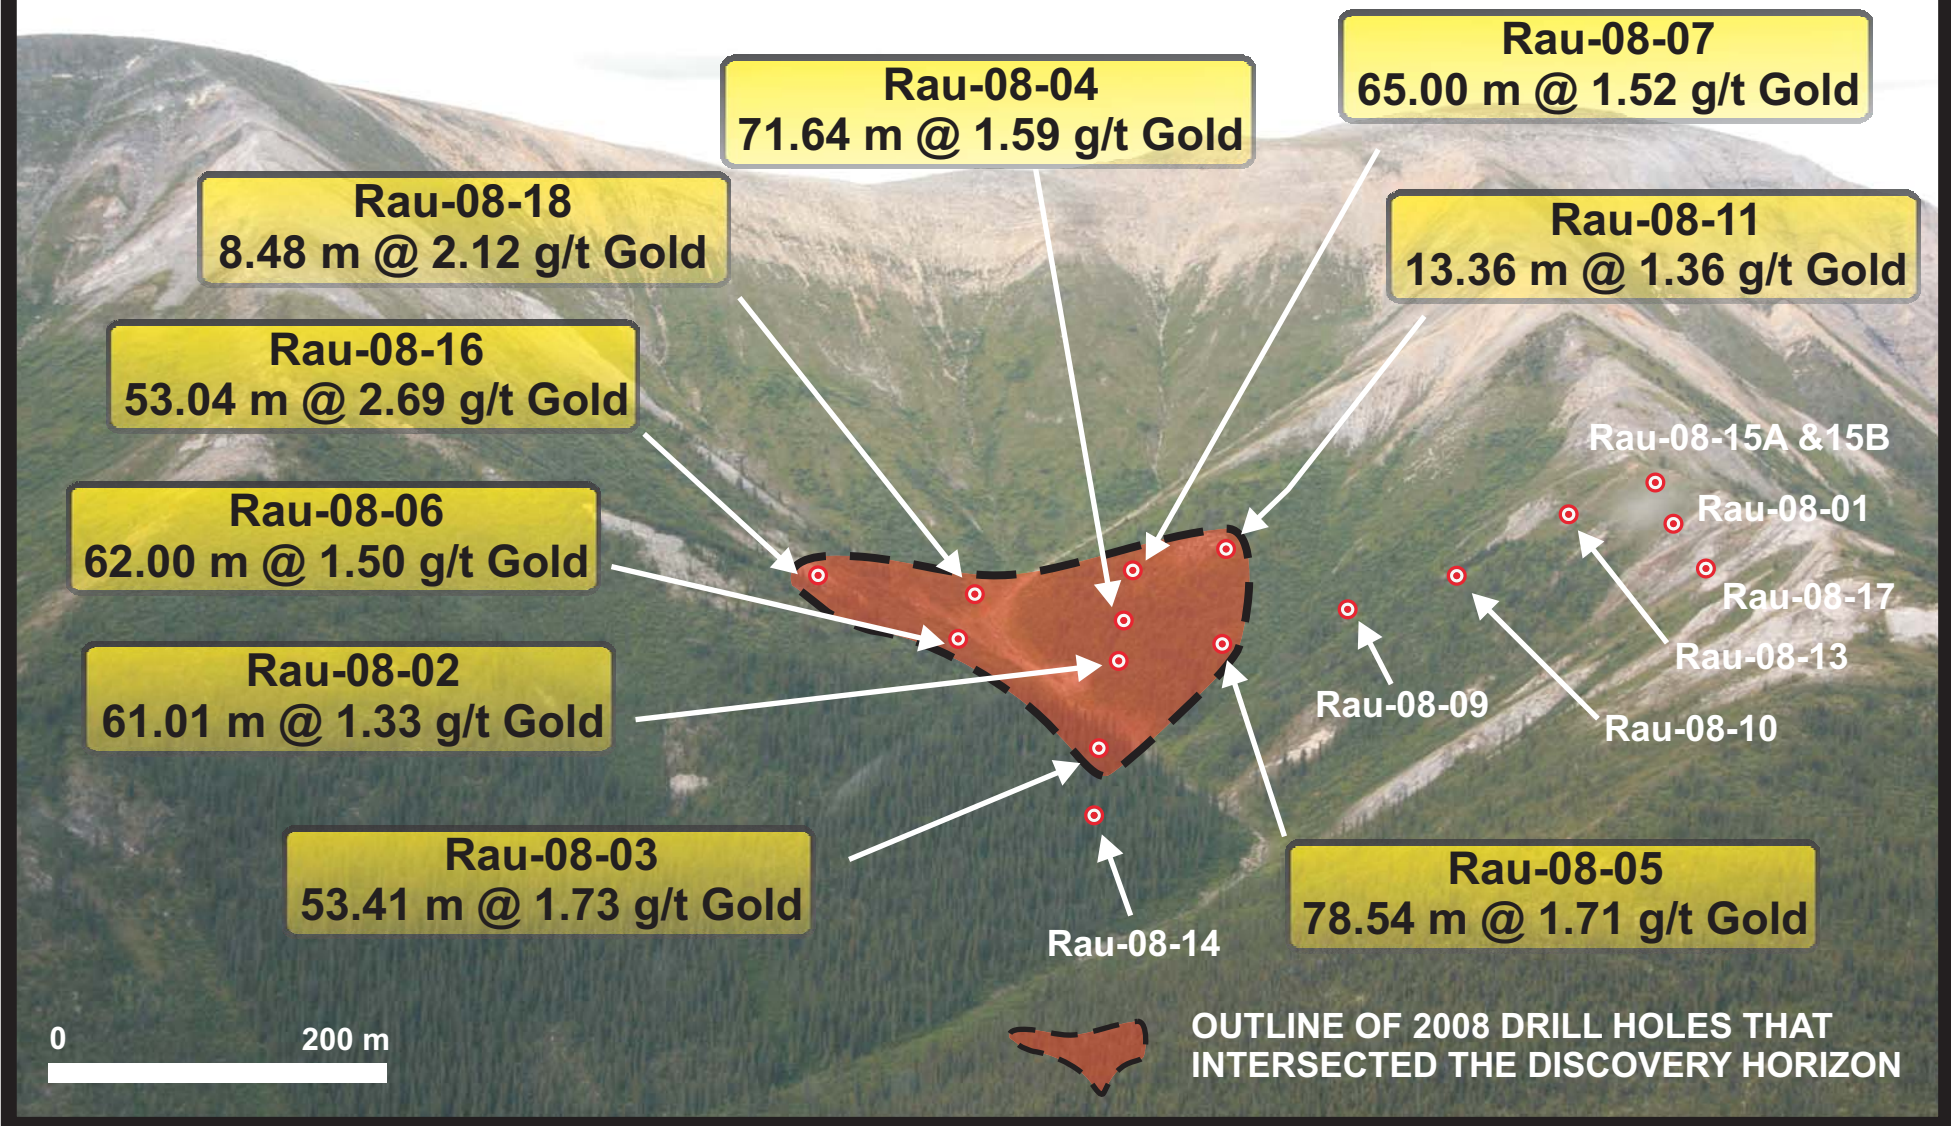

2008 DRILL HOLES THAT INTERSECTED THE DISCOVERY HORIZON LOOKING NORTHEAST

0 200 m

OUTLINE OF 2008 DRILL HOLES THAT INTERSECTED THE DISCOVERY HORIZON