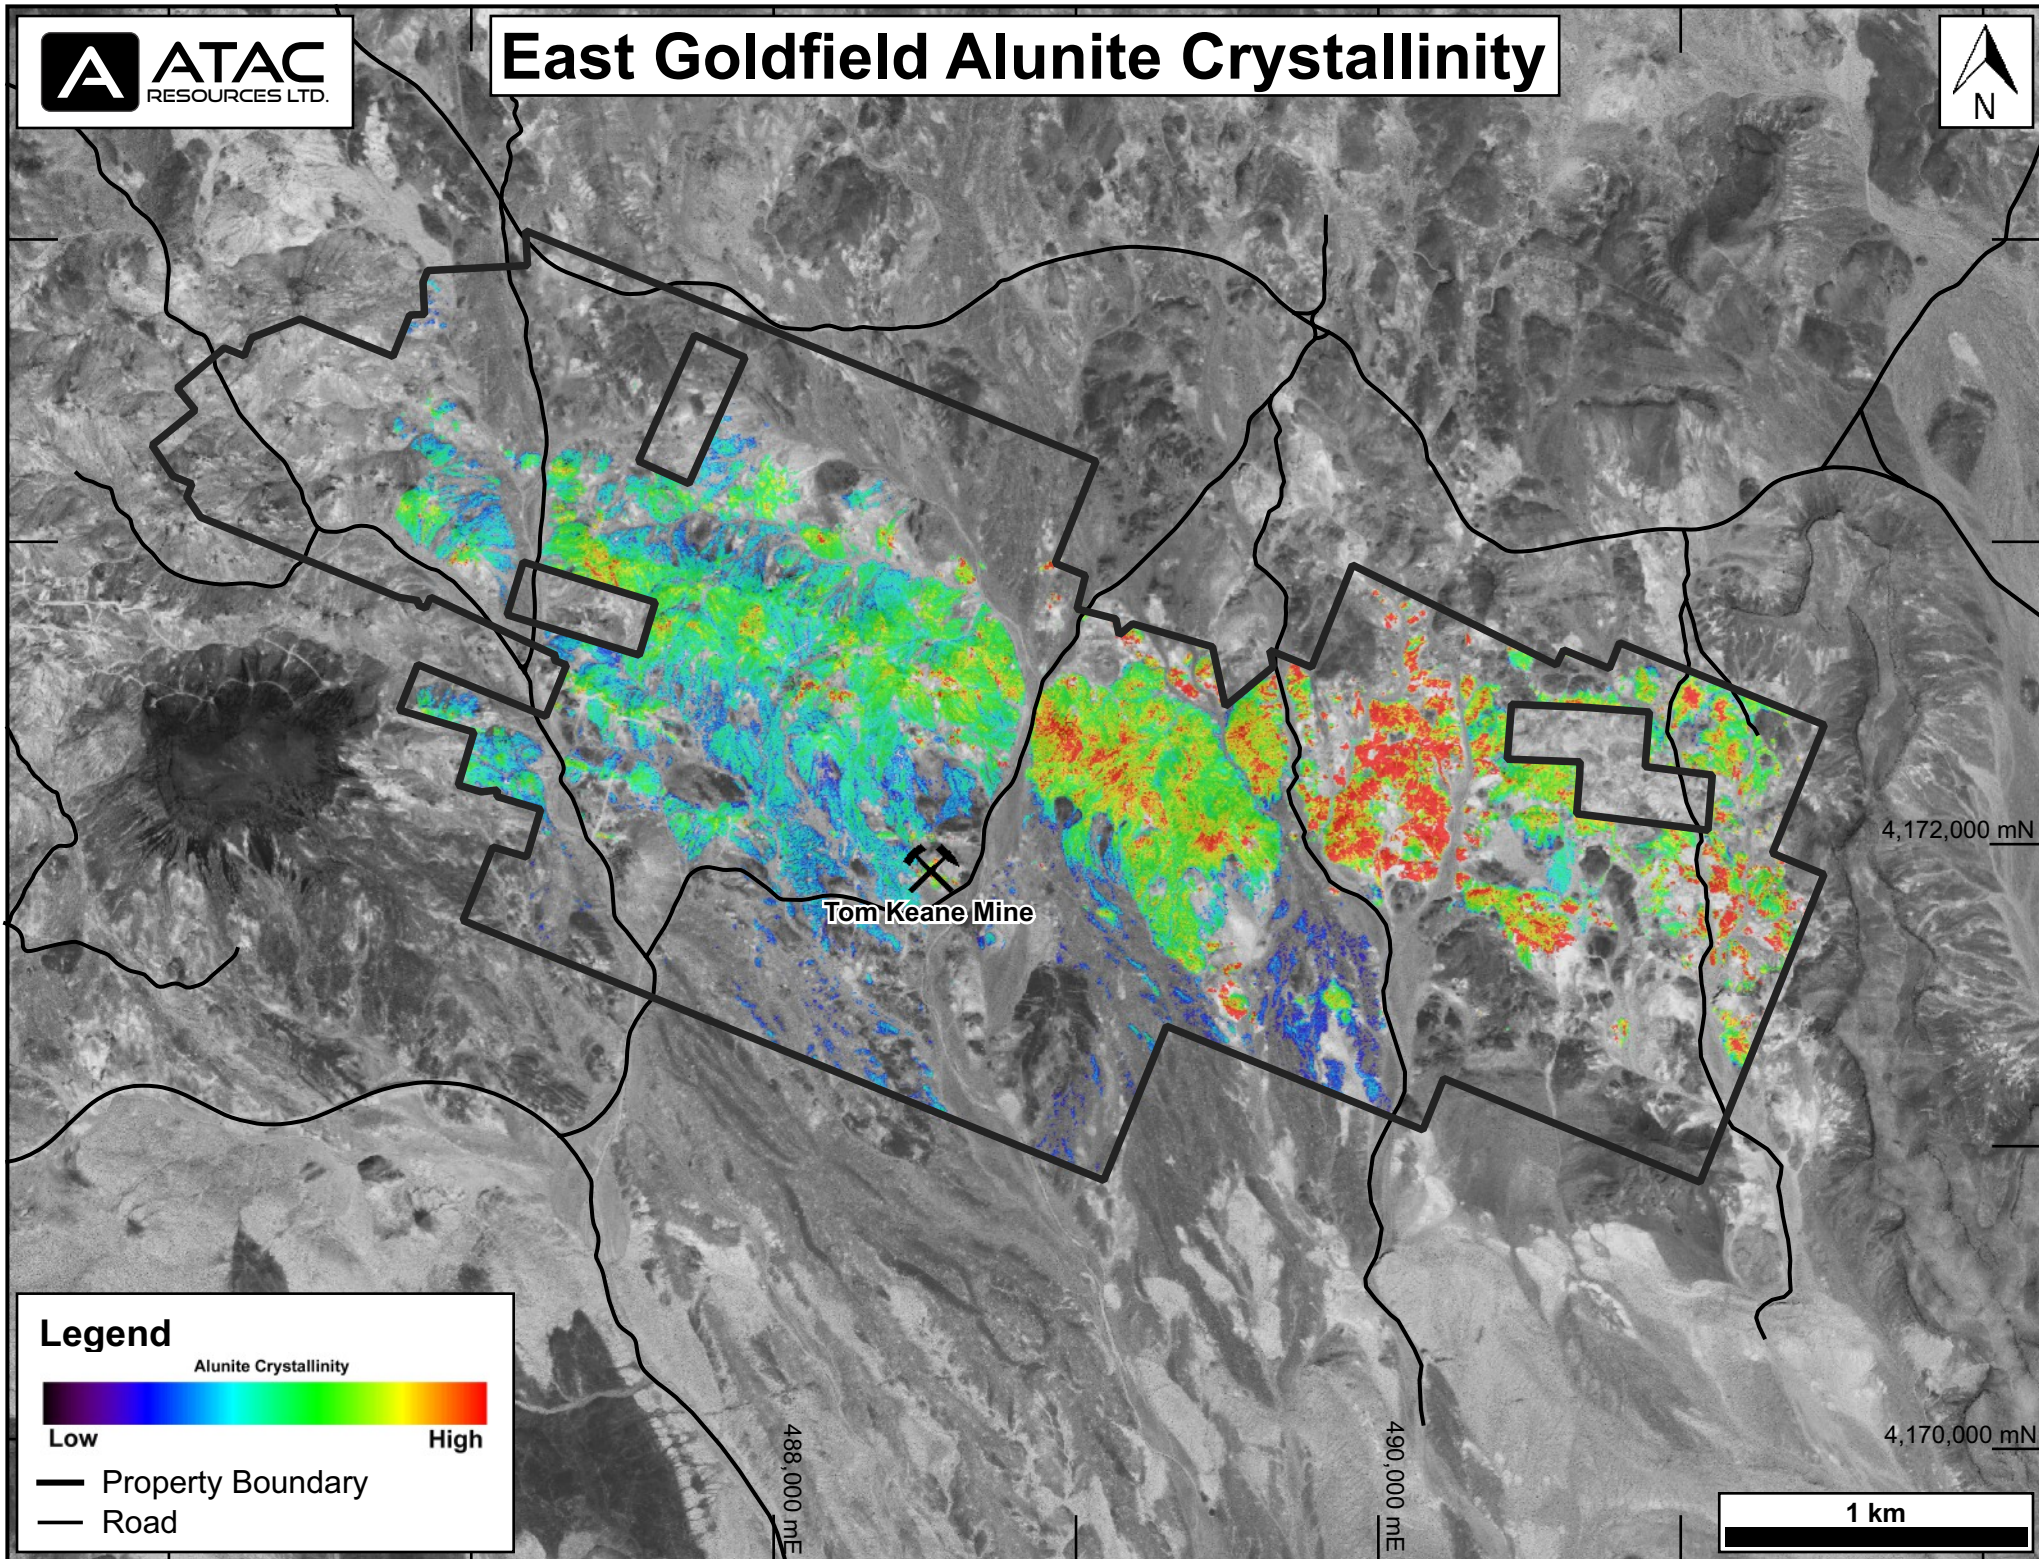

East Goldfield Alunite Crystallinity

Legend

Alunite Crystallinity

-  Property Boundary
-  Road

1 km