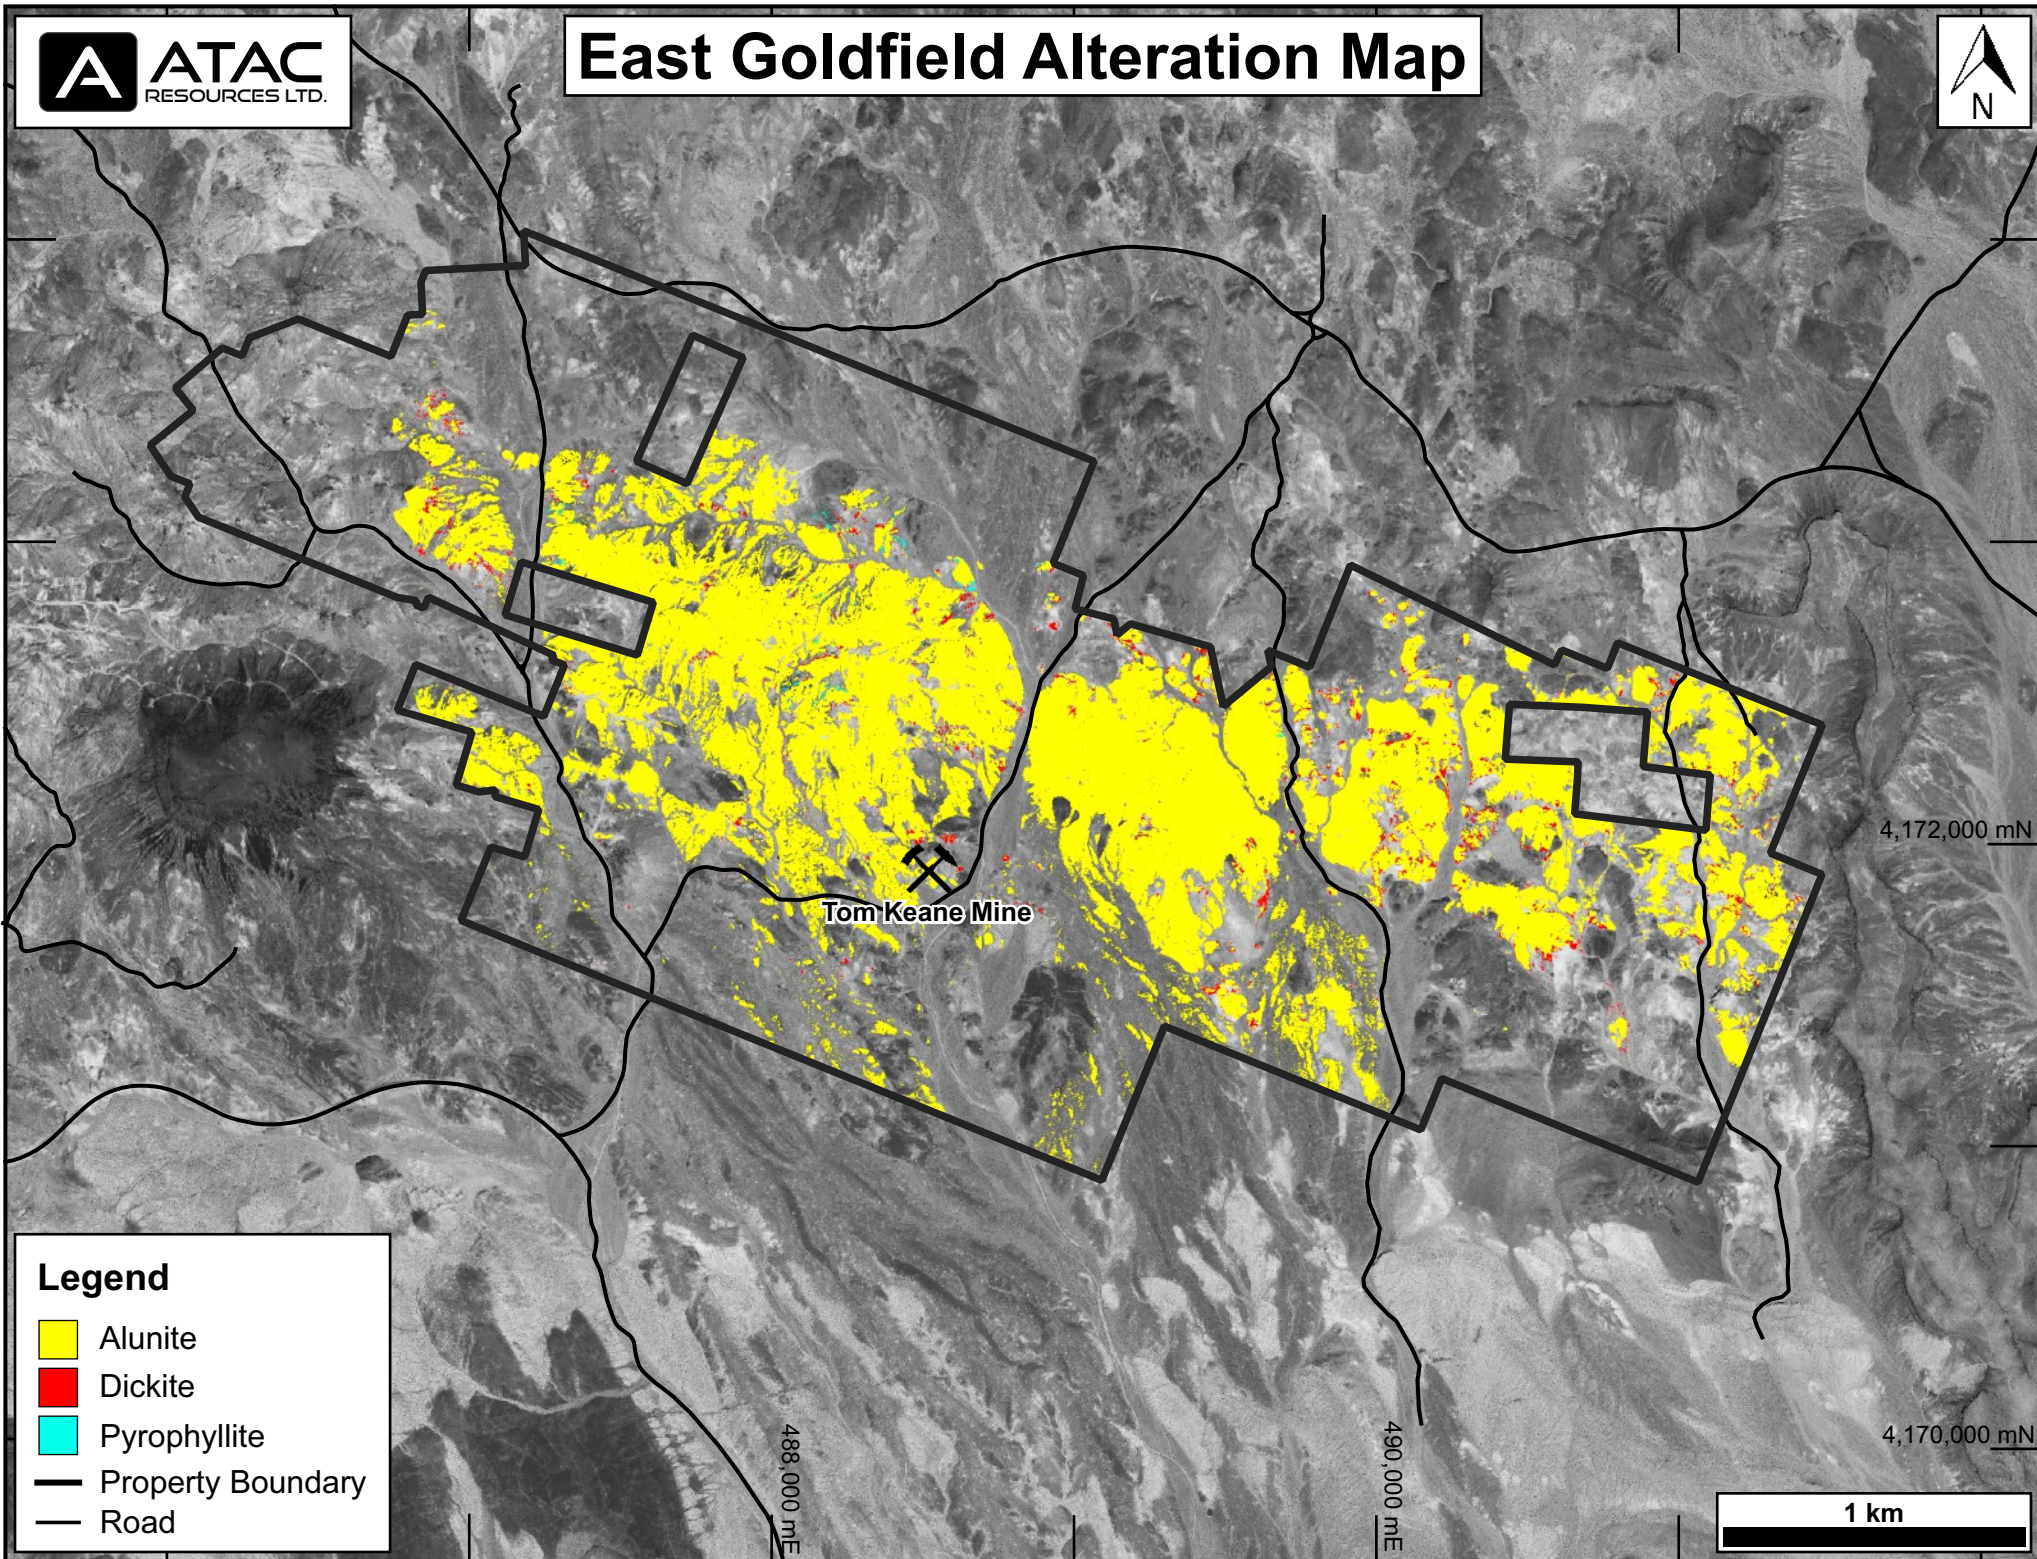

East Goldfield Alteration Map

Legend

- Alunite
- Dickite
- Pyrophyllite
- Property Boundary
- Road

1 km