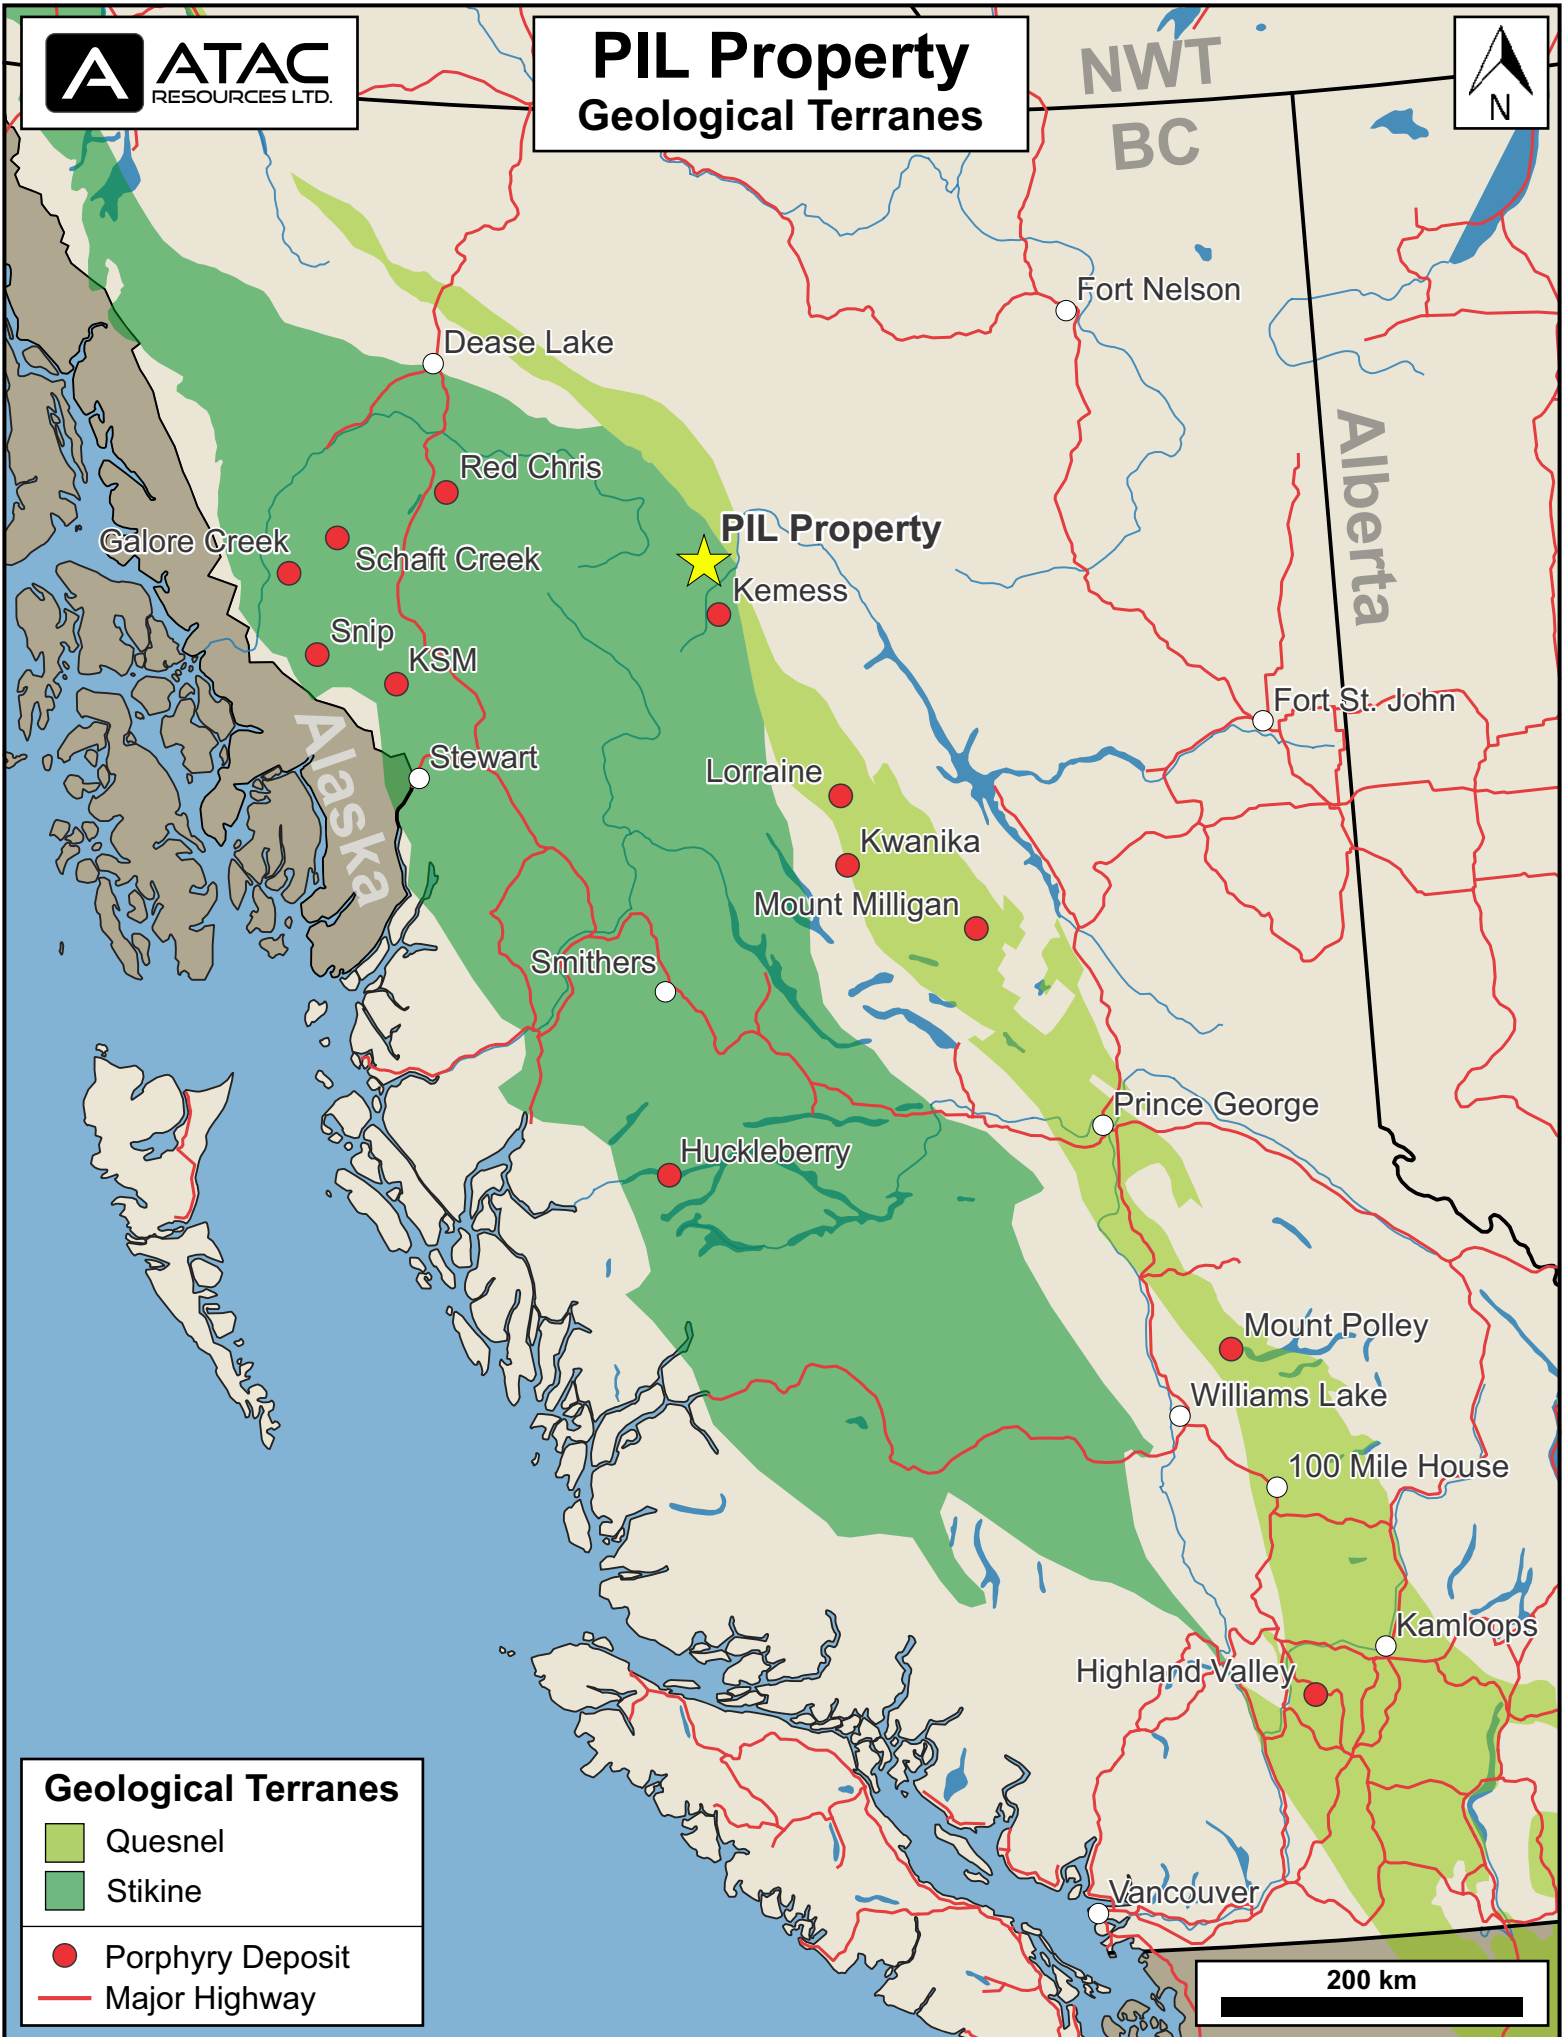

PIL Property Geological Terranes

NWT
BC

Geological Terranes

-  Quesnel
-  Stikine

-  Porphyry Deposit
-  Major Highway

200 km