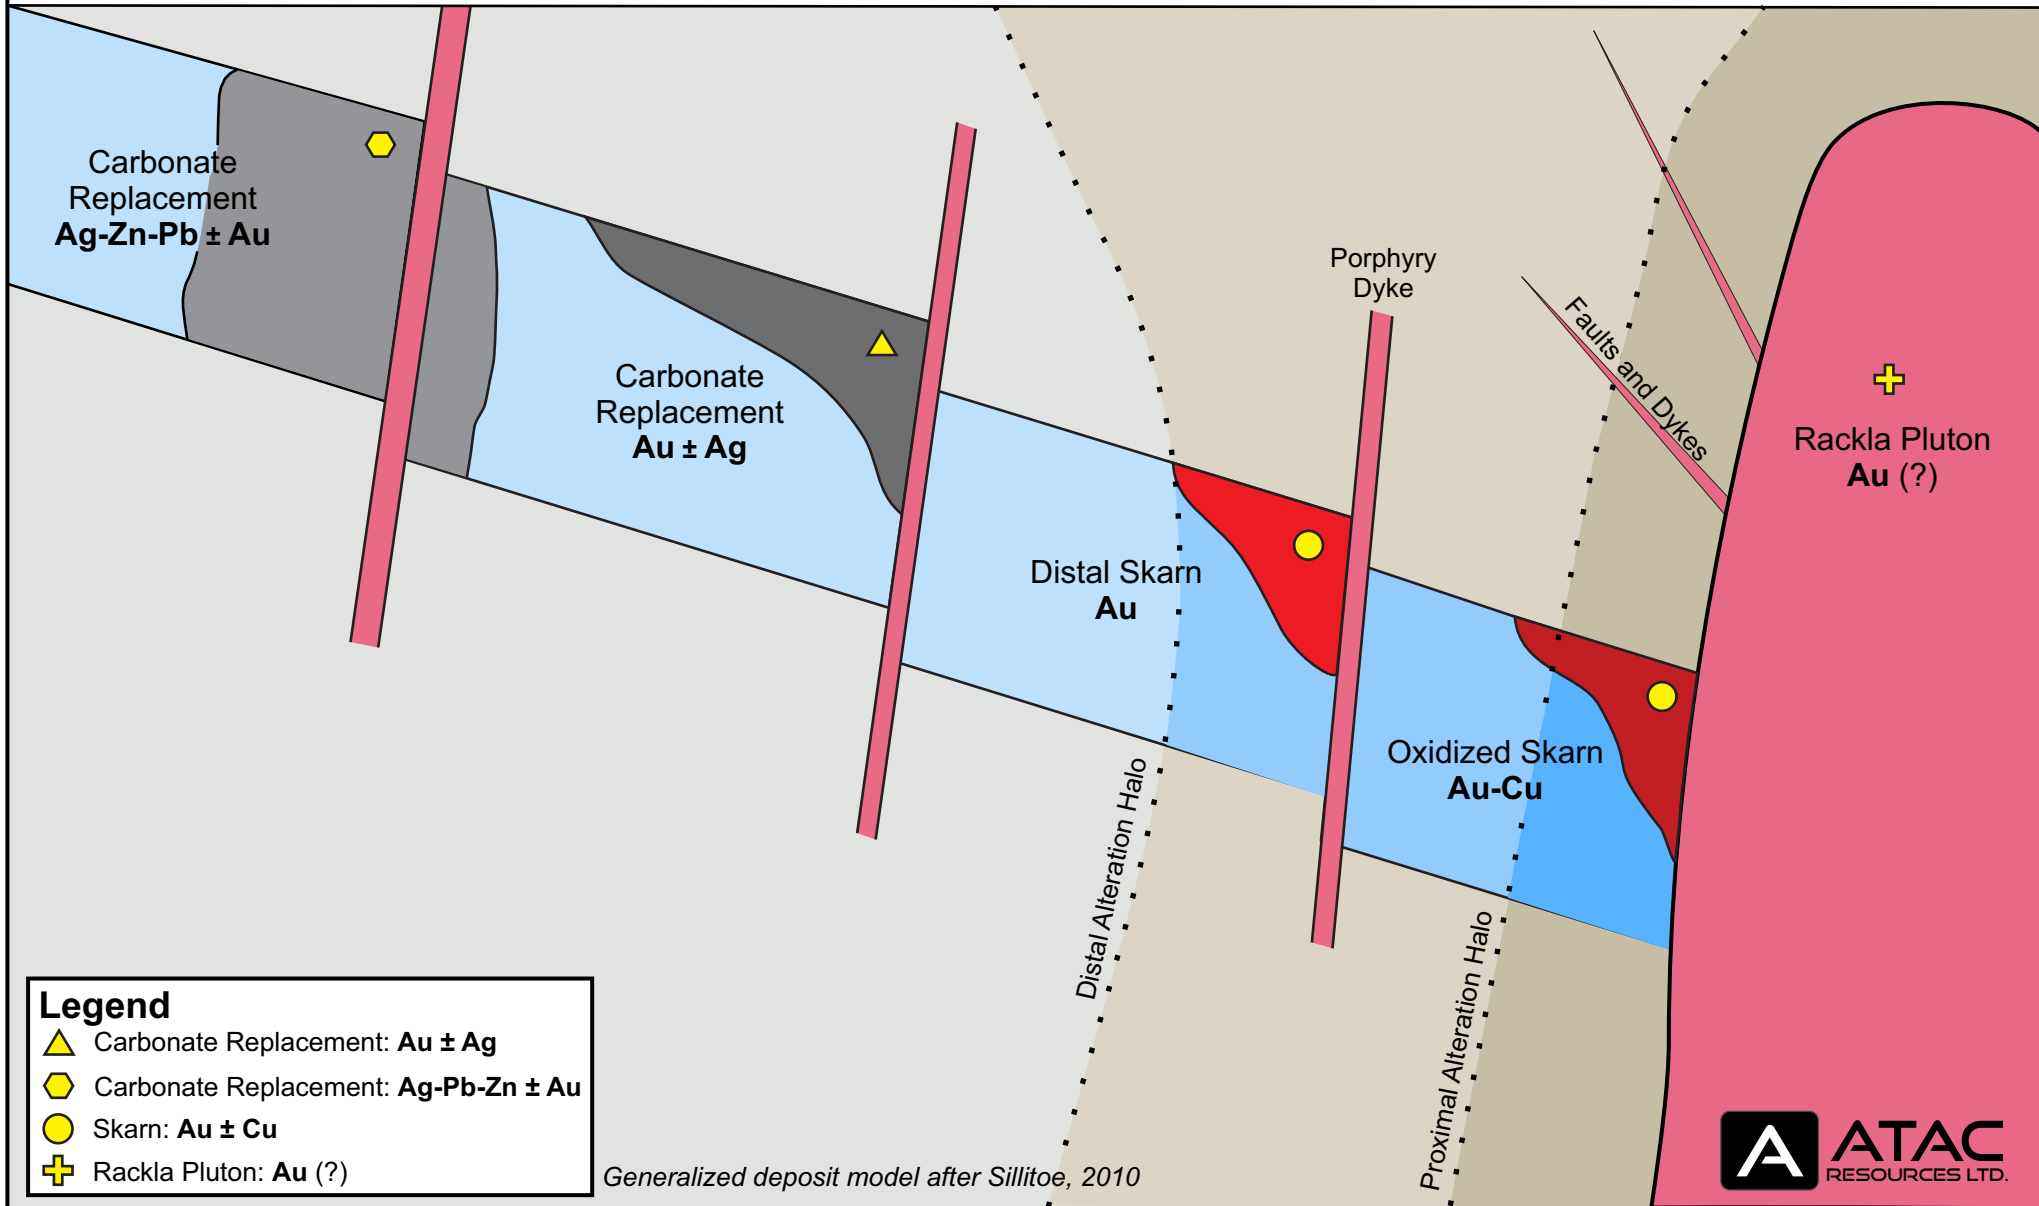

Conceptual Model of the Rau Project

Carbonate Replacement Targets

Skarn Targets

Pluton

Ocelot
Condor
Cheetah
Puma
Cougar
Panther
Jaguar
Tiger

Blue Life
Spotlight
Flat Top
Hogsback
Bobcat
Kathy

Ridge Crest

Legend

- ▲ Carbonate Replacement: **Au ± Ag**
- ⬡ Carbonate Replacement: **Ag-Pb-Zn ± Au**
- Skarn: **Au ± Cu**
- ⊕ Rackla Pluton: **Au (?)**

Generalized deposit model after Sillitoe, 2010